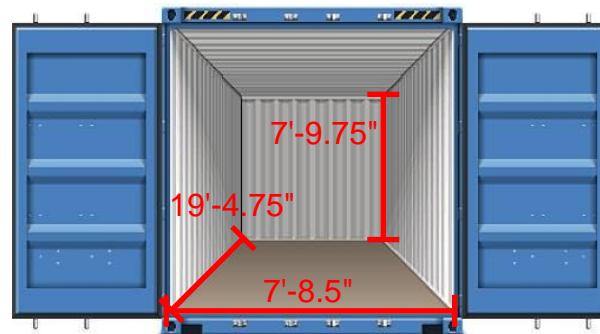

AMERICAN TRAILER RENTALS
 3020 E. Main St., Lakeland FL 33801
 service@atr1.net 800-759-4459
 www.AmericanTrailerRentals.com

20' BREAKROOM CONTAINER SPECS

FEATURES

- Ground level access (no set up)
- Central heating & cooling (no noisy window unit)
- Power & phone hook ups
- 6 Separate breakers
 - Two 220V / 30Amp for heat & air
 - One/each 110V/20Amp for lights, receptacles, storage GFCI, outside GFCI

Exterior Dimensions

Interior Dimensions
 (Prior to Office Build Out)

Interior Photo