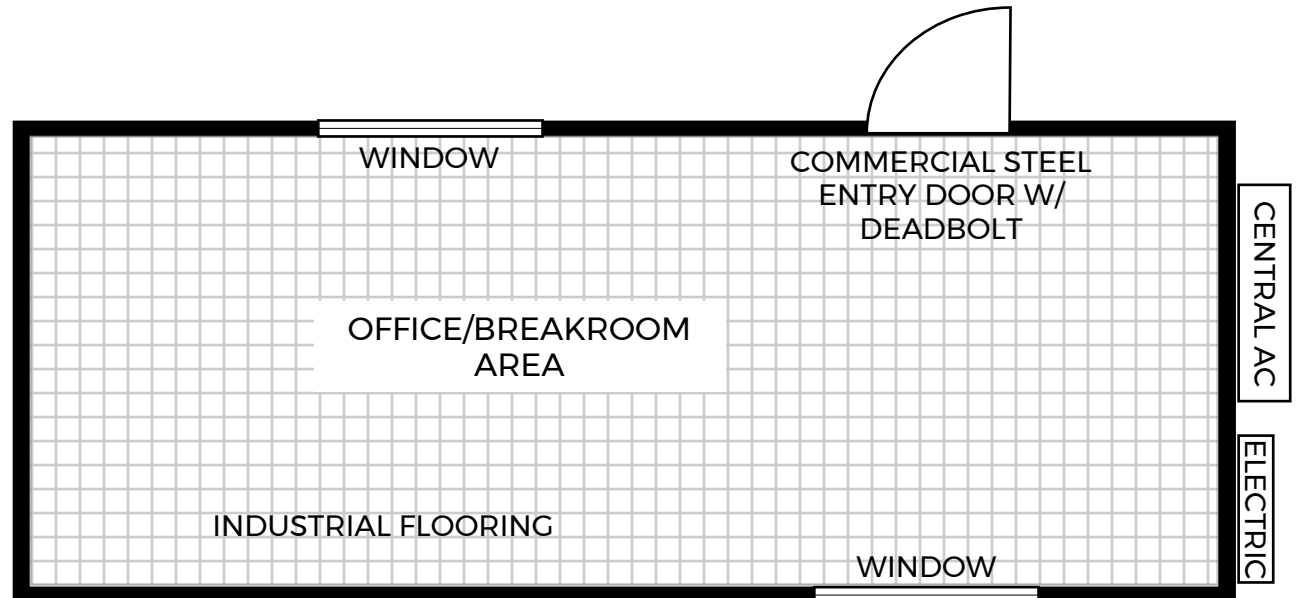

AMERICAN TRAILER RENTALS
 3020 E. Main St., Lakeland FL 33801
 service@atr1.net 800-759-4459
 www.AmericanTrailerRentals.com

20' BREAKROOM CONTAINER SPECS

FEATURES

- Ground level access (no set up)
- Central heating & cooling (no noisy window unit)
- Power & phone hook ups
- 6 Separate breakers
 - Two 220V / 30Amp for heat & air
 - One/each 110V/20Amp for lights, receptacles, storage GFCI, outside GFCI

Exterior Dimensions

Interior Dimensions
 (Prior to Office Build Out)

Interior Photo