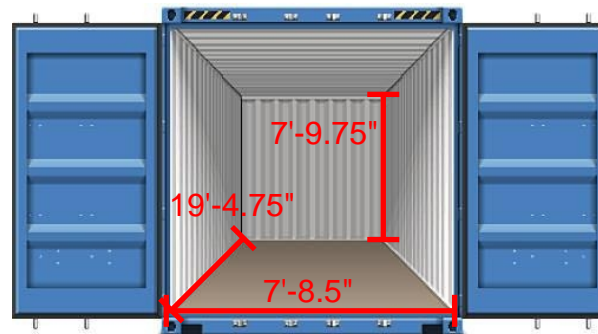

AMERICAN TRAILER RENTALS
 3020 E. Main St., Lakeland FL 33801
 service@atr1.net 800-759-4459
 www.AmericanTrailerRentals.com

20' OFFICE CONTAINER SPECS

FEATURES

- Ground level access (no set up)
- Central heating & cooling (no noisy window unit)
- Power & phone hook ups
- 6 Separate breakers
 - Two 220V / 30Amp for heat & air
 - One/each 110V/20Amp for lights, receptacles, storage GFCI, outside GFCI

Exterior Dimensions

Interior Dimensions
 (Prior to Office Build Out)

Interior Photo