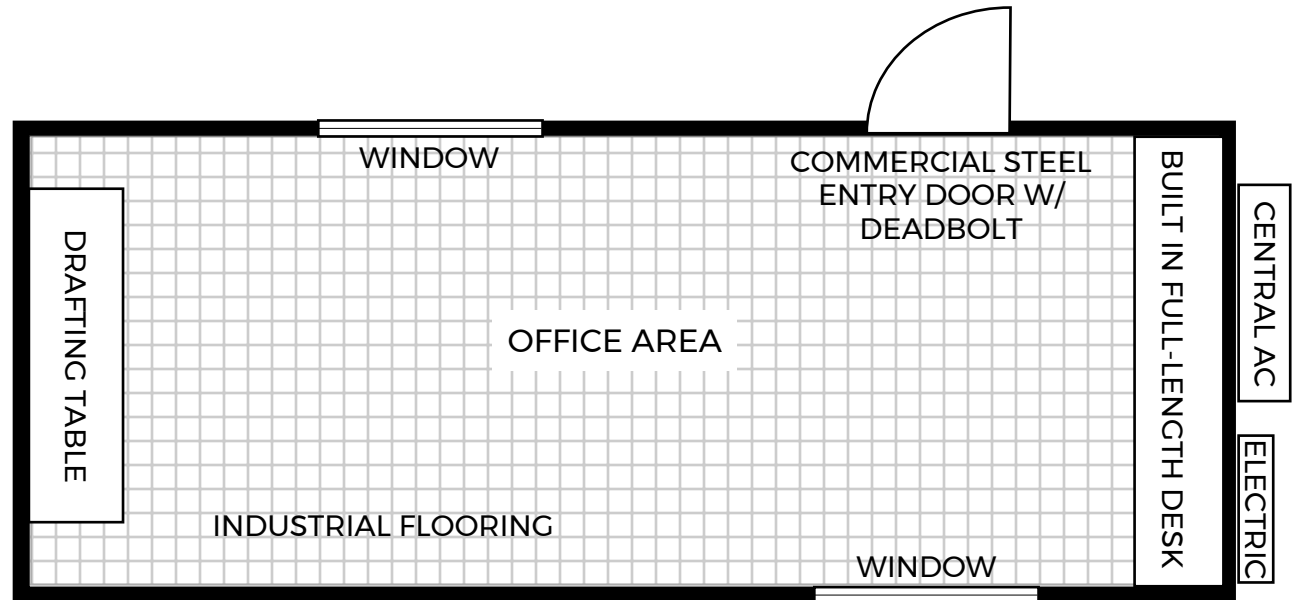

AMERICAN TRAILER RENTALS
 3020 E. Main St., Lakeland FL 33801
 service@atr1.net 800-759-4459
 www.AmericanTrailerRentals.com

20' OFFICE CONTAINER SPECS

FEATURES

- Ground level access (no set up)
- Central heating & cooling (no noisy window unit)
- Power & phone hook ups
- 6 Separate breakers
 - Two 220V / 30Amp for heat & air
 - One/each 110V/20Amp for lights, receptacles, storage GFCI, outside GFCI

Exterior Dimensions

Interior Dimensions
 (Prior to Office Build Out)

Interior Photo