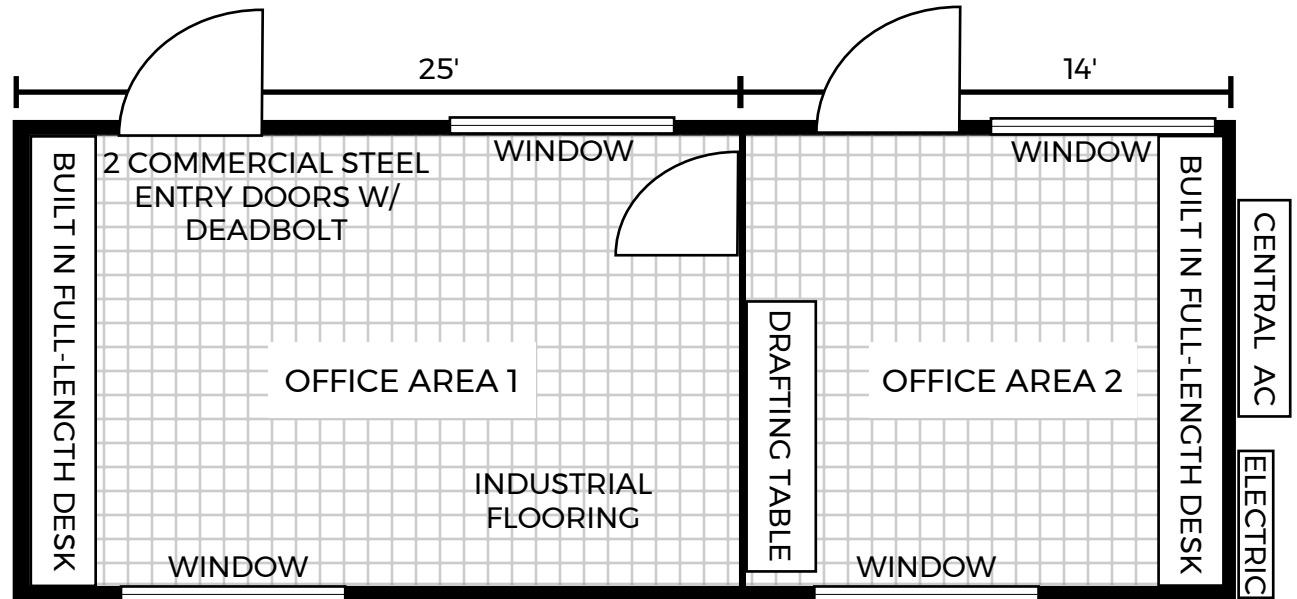

AMERICAN TRAILER RENTALS
 3020 E. Main St., Lakeland FL 33801
 service@atr1.net 800-759-4459
 www.AmericanTrailerRentals.com

40' DOUBLE OFFICE CONTAINER SPECS

FEATURES

- Ground level access (no set up)
- Central heating & cooling (no noisy window unit)
- Power & phone hook ups
- 6 Separate breakers
 - Two 220V / 30Amp for heat & air
 - One/each 110V/20Amp for lights, receptacles, storage GFCI, outside GFCI

Exterior Dimensions

Interior Dimensions
 (Prior to Office Build Out)

Interior Photo