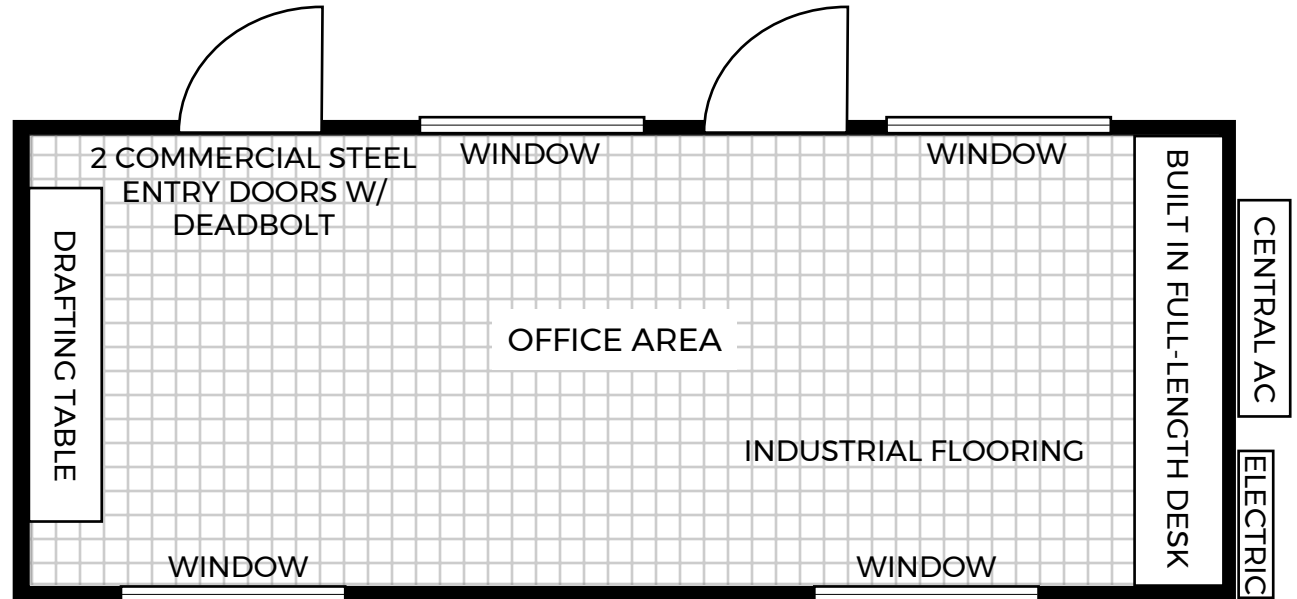

AMERICAN TRAILER RENTALS
 3020 E. Main St., Lakeland FL 33801
 service@atr1.net 800-759-4459
 www.AmericanTrailerRentals.com

40' OFFICE CONTAINER SPECS

FEATURES

- Ground level access (no set up)
- Central heating & cooling (no noisy window unit)
- Power & phone hook ups
- 6 Separate breakers
 - Two 220V / 30Amp for heat & air
 - One/each 110V/20Amp for lights, receptacles, storage GFCI, outside GFCI

Exterior Dimensions

Interior Dimensions
 (Prior to Office Build Out)

Interior Photo