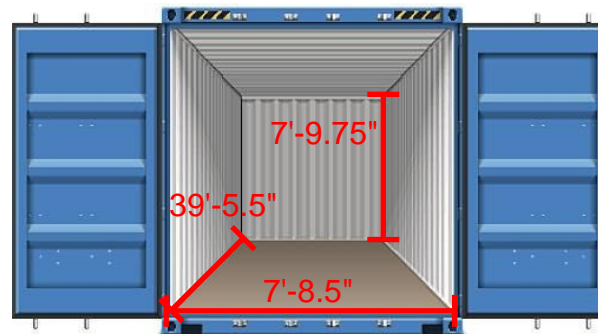

AMERICAN TRAILER RENTALS
 3020 E. Main St., Lakeland FL 33801
 service@atr1.net 800-759-4459
 www.AmericanTrailerRentals.com

40' OFFICE CONTAINER SPECS

FEATURES

- Ground level access (no set up)
- Central heating & cooling (no noisy window unit)
- Power & phone hook ups
- 6 Separate breakers
 - Two 220V / 30Amp for heat & air
 - One/each 110V/20Amp for lights, receptacles, storage GFCI, outside GFCI

Exterior Dimensions

Interior Dimensions
 (Prior to Office Build Out)

Interior Photo