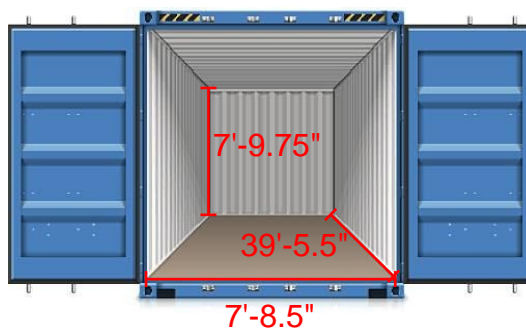

### 10' STANDARD STORAGE CONTAINER

Exterior Dimensions

Interior Dimensions

Weight  
Tare: 2,116 lbs  
Max Gross: 67,200 lbs  
Net: 65,084 lbs

Door Opening  
7'-8.125" W x 7'-5.75" H

### 20' STANDARD STORAGE CONTAINER

Exterior Dimensions

Interior Dimensions

Weight  
Tare: 5,290 lbs  
Max Gross: 67,200 lbs  
Net: 61,910 lbs

Door Opening  
7'-8.125" W x 7'-5.75" H

### 40' STANDARD STORAGE CONTAINER

Exterior Dimensions

Interior Dimensions

Weight  
Tare: 8,820 lbs  
Max Gross: 67,200 lbs  
Net: 58,380 lbs

Door Opening  
7'-8.125" W x 7'-5.75" H