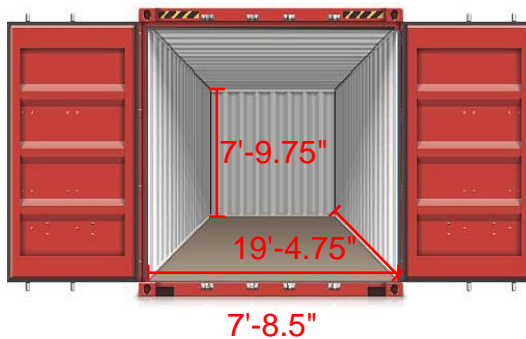

### 10' STANDARD STORAGE CONTAINER

Exterior Dimensions

Interior Dimensions

Weight  
Tare: 2,116 lbs  
Max Gross: 67,200 lbs  
Net: 65,084 lbs

Door Opening  
7'-8.125" W x 7'-5.75" H

### 20' STANDARD STORAGE CONTAINER

Exterior Dimensions

Interior Dimensions

Weight  
Tare: 5,290 lbs  
Max Gross: 67,200 lbs  
Net: 61,910 lbs

Door Opening  
7'-8.125" W x 7'-5.75" H

### 40' STANDARD STORAGE CONTAINER

Exterior Dimensions

Interior Dimensions

Weight  
Tare: 8,820 lbs  
Max Gross: 67,200 lbs  
Net: 58,380 lbs

Door Opening  
7'-8.125" W x 7'-5.75" H