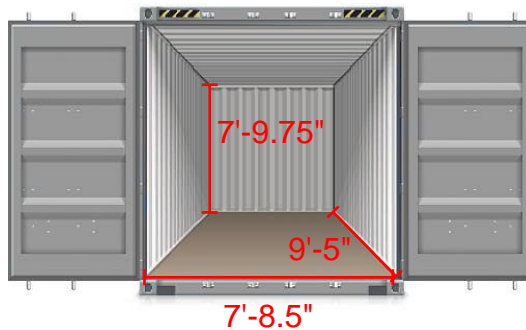

### 10' STANDARD STORAGE CONTAINER

Exterior Dimensions

Interior Dimensions

Weight  
Tare: 2,116 lbs  
Max Gross: 67,200 lbs  
Net: 65,084 lbs

Door Opening  
7'-8.125" W x 7'-5.75" H

### 20' STANDARD STORAGE CONTAINER

Exterior Dimensions

Interior Dimensions

Weight  
Tare: 5,290 lbs  
Max Gross: 67,200 lbs  
Net: 61,910 lbs

Door Opening  
7'-8.125" W x 7'-5.75" H

### 40' STANDARD STORAGE CONTAINER

Exterior Dimensions

Interior Dimensions

Weight  
Tare: 8,820 lbs  
Max Gross: 67,200 lbs  
Net: 58,380 lbs

Door Opening  
7'-8.125" W x 7'-5.75" H